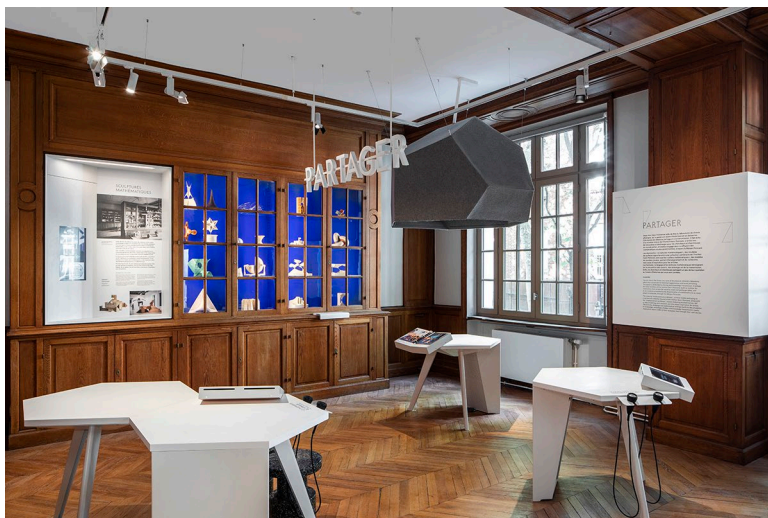

Contacts

International press at Sorbonne University | Katherine Tyrka | **T +33 1 44 27 51 05** |

katherine.tyrka@sorbonne-universite.fr

International press CNRS | Bastien Florenty | **T +33 1 44 96 51 26** | bastien.florenty@cnrs.fr